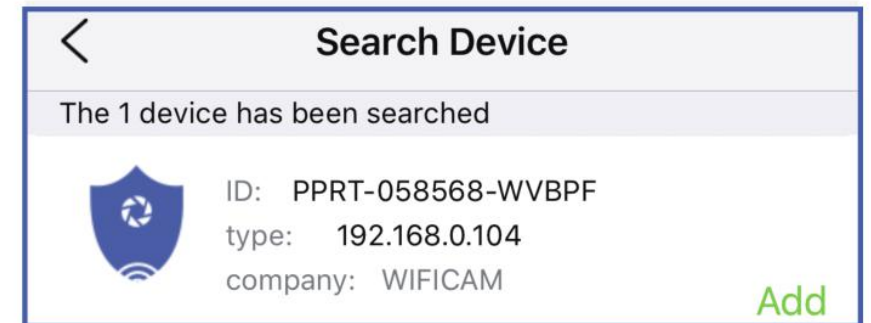

## Online Demo of Aishine Office:

UID: PPRT-062551-URWRZ

Password: 6666

TinyCam

App Store

Google play

Scan QR code  
to download App

Download & Install APP -> TinyCam

Enter App, click up corner 🔍 to add online LAN camera

**AISHINE**  
ELECTRONICS CO.,LTD