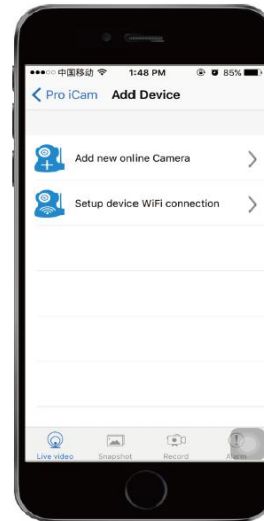

Online Demo of Aishine Office:

UID: CM5364-292674595628-30A1E4

Password: 6666

Pro iCam

App Store

Google play

Download App

Download & Install App

< Add Device Add new online device

Name	<input type="text" value="Cam"/>
UID	<input type="text" value="UID"/>
Password	<input type="password" value="••••"/>

1 Search(LAN)

2 QR Scan

Enter App,add online LAN camera