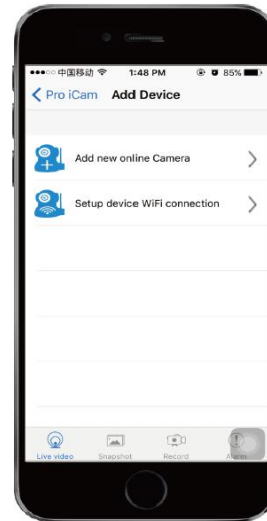

Footage Video:

<https://youtu.be/uwP1DOI5NZk>

Video Footage of Aishine Cylinder WiFi IP Hidden Camera Day and Night

10次观看 · 6 天前

Video Footage of Aishine Cylinder WiFi IP Hidden Camera Day and Night 24 hours 365 days online video streaming with WiFi on APP Aishine Electronics,9 years manufacturer specialized in Invisible S...

Online Demo of Aishine Office:

UID: CMACDE-3435262BA262-6CF855

Password: 6666

Pro iCam

App Store

Google play

Download App

Download & Install App

< Add Device Add new online device

Name	<input type="text" value="Cam"/>
UID	<input type="text" value="UID"/>
Password	<input type="password" value="••••"/>

1 Search(LAN)

2 QR Scan

Enter App,add online LAN camera