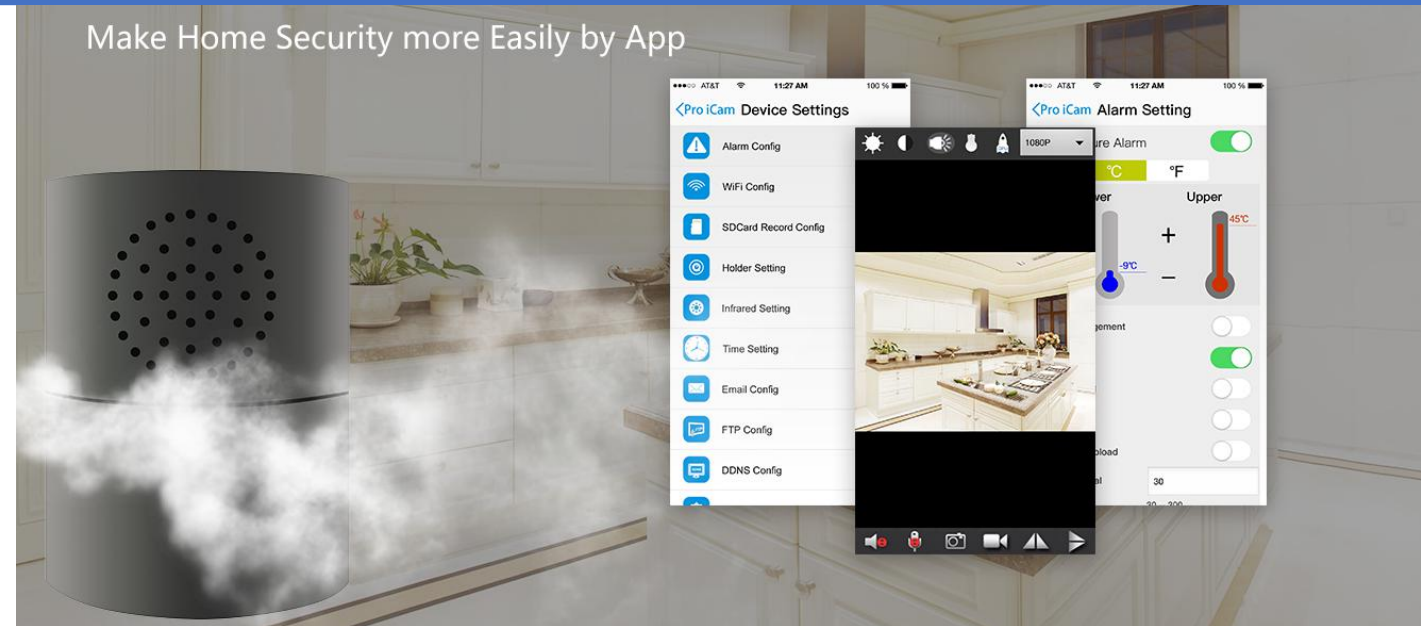

Packing List:

- 1 x WiFi camera Unit
- 1 x USB cable
- 1 x User manual
- 1 x CD drive
- 1 x 5V 2A AC Power adapter

Product size:9*9*11(CM)

Color box Size:16*15*10 (CM)

Weight of a Unit: 0.7(KG)

20pcs each Carton

Carton size:51*35*31(CM)

G.W. of a Carton:14.5(KG)